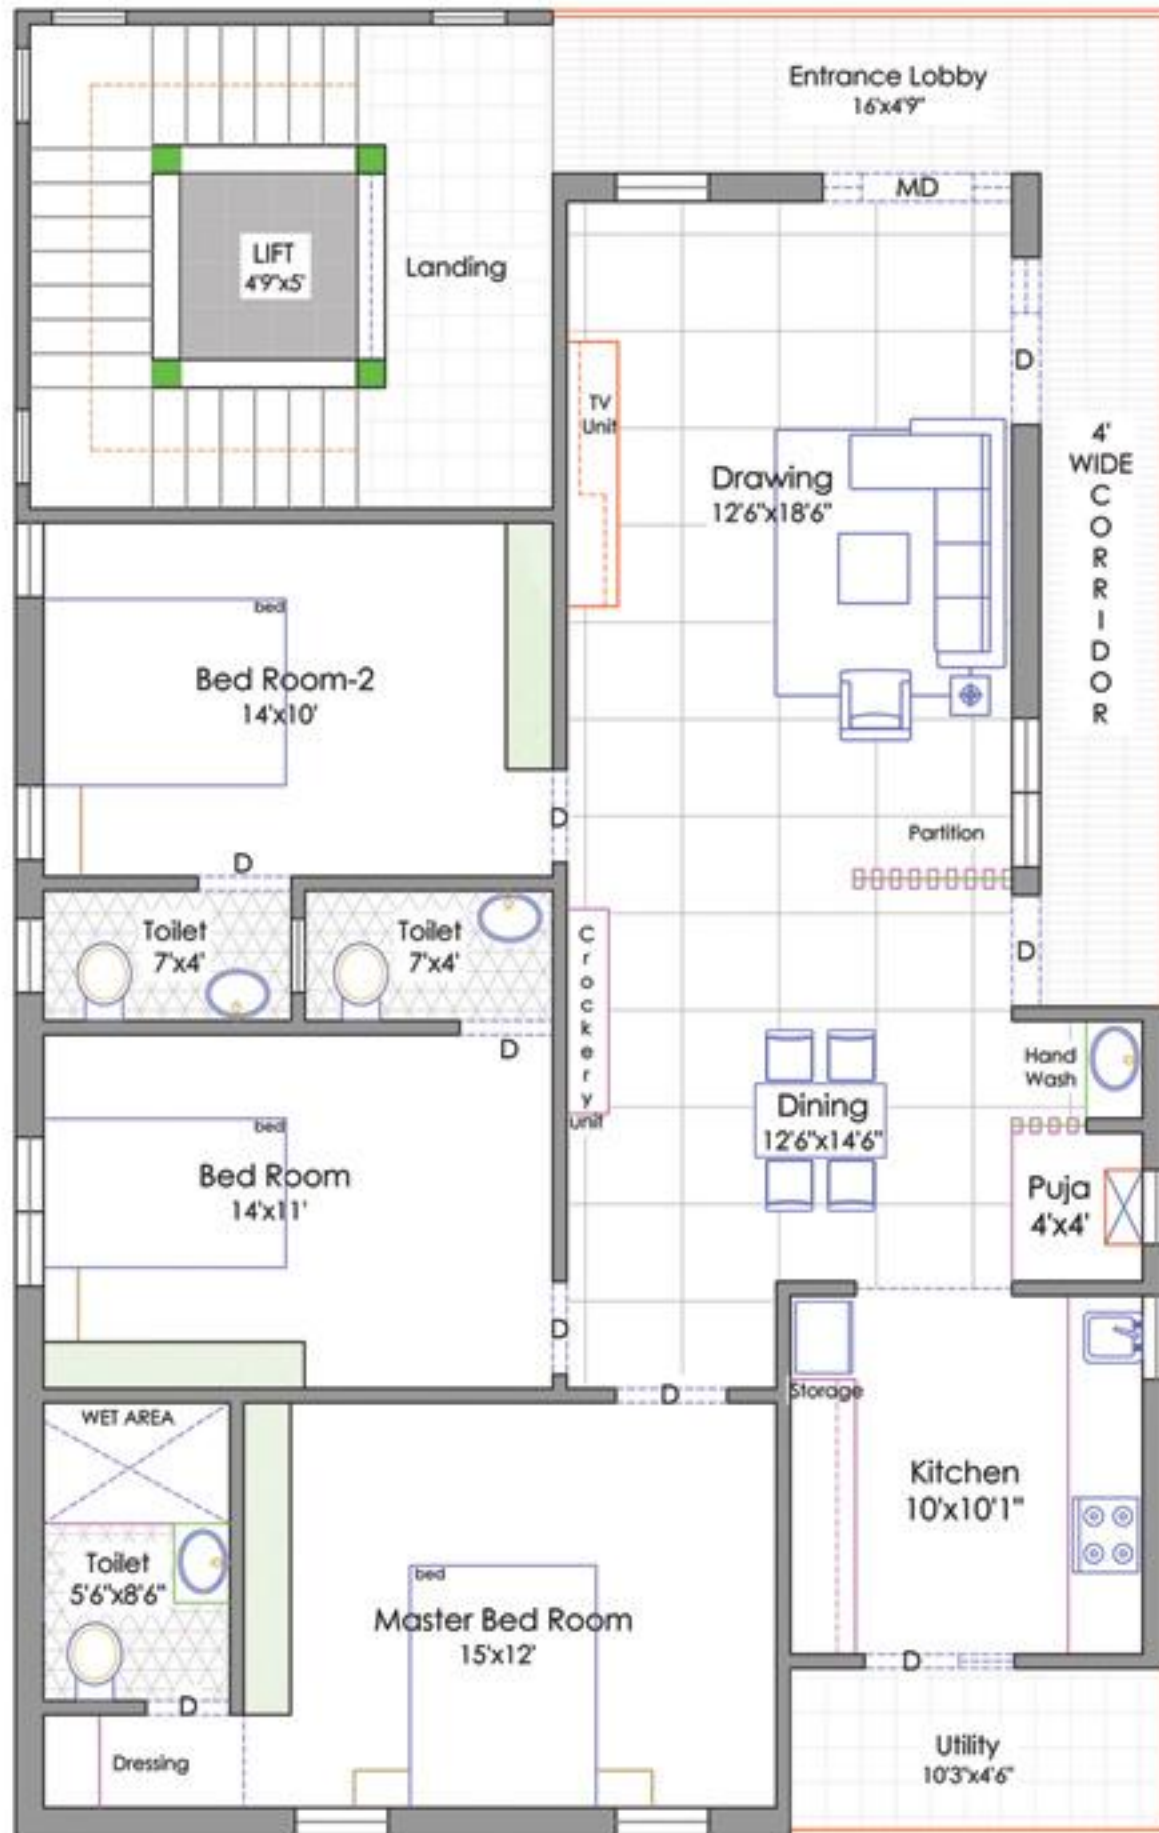

NAG Enclave

(SRI SUBHAKARA GROUPS)

0866 - 6669922 - 9848111550 - 9248111550
98855 55489 - 98855 55209

NAG Enclave
Stilt +4 Floors

ROAD

NAG Enclave
(SRI SUBHAKARA GROUPS)

0866 - 6669922 - 9848111550 - 9248111550
98855 55489 - 98855 55209